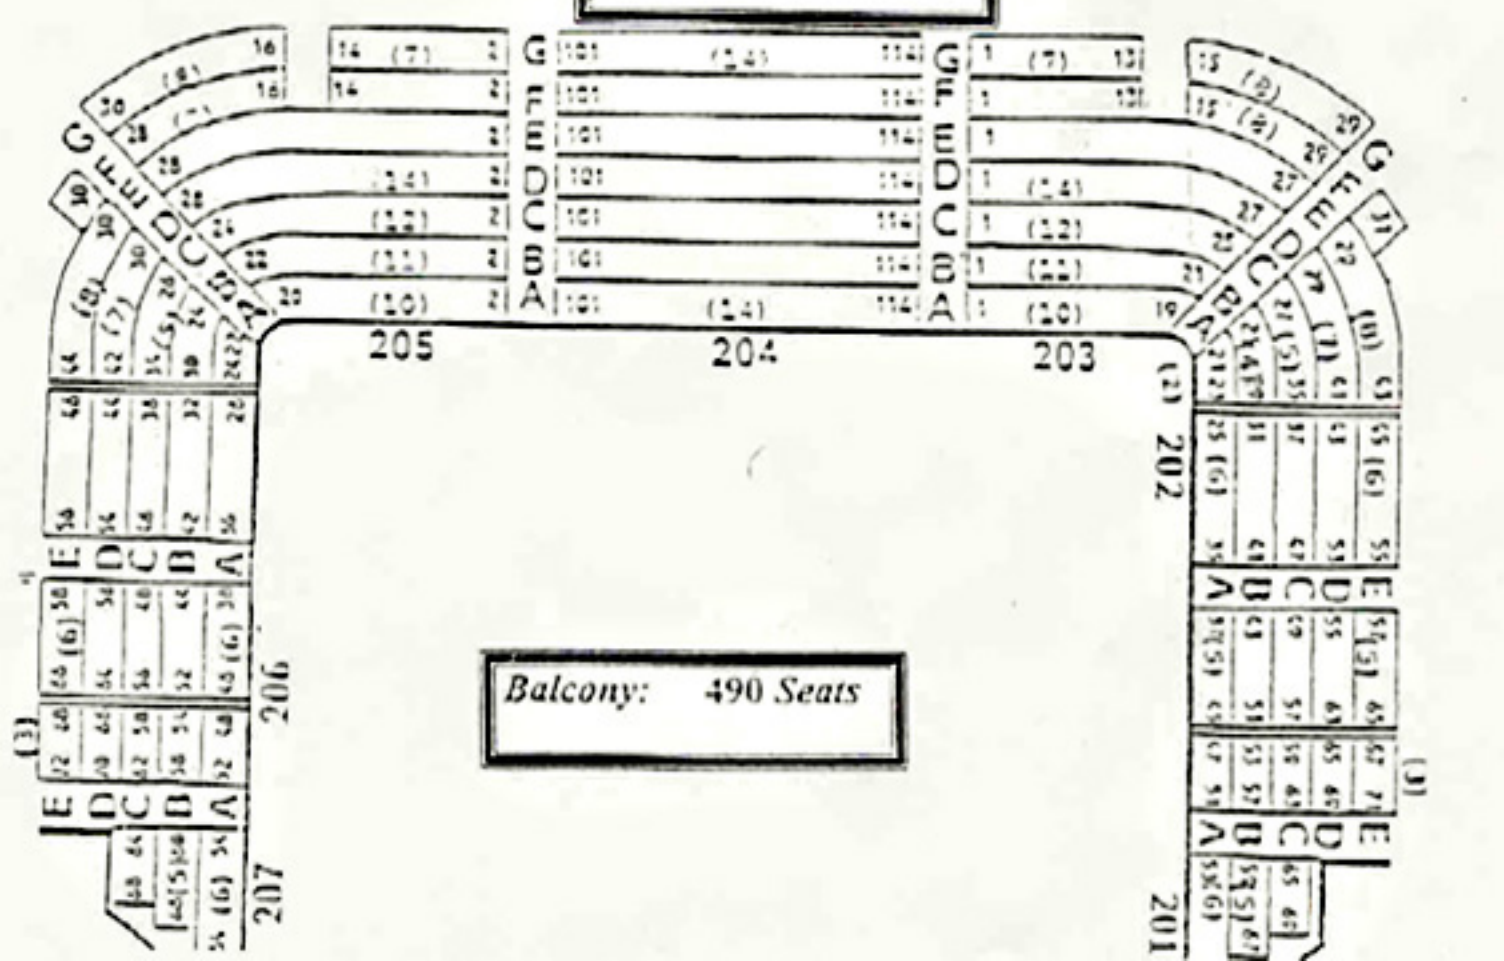

# Calvin Simmons Theatre

**Gallery: 544 Seats**

**Balcony: 490 Seats**