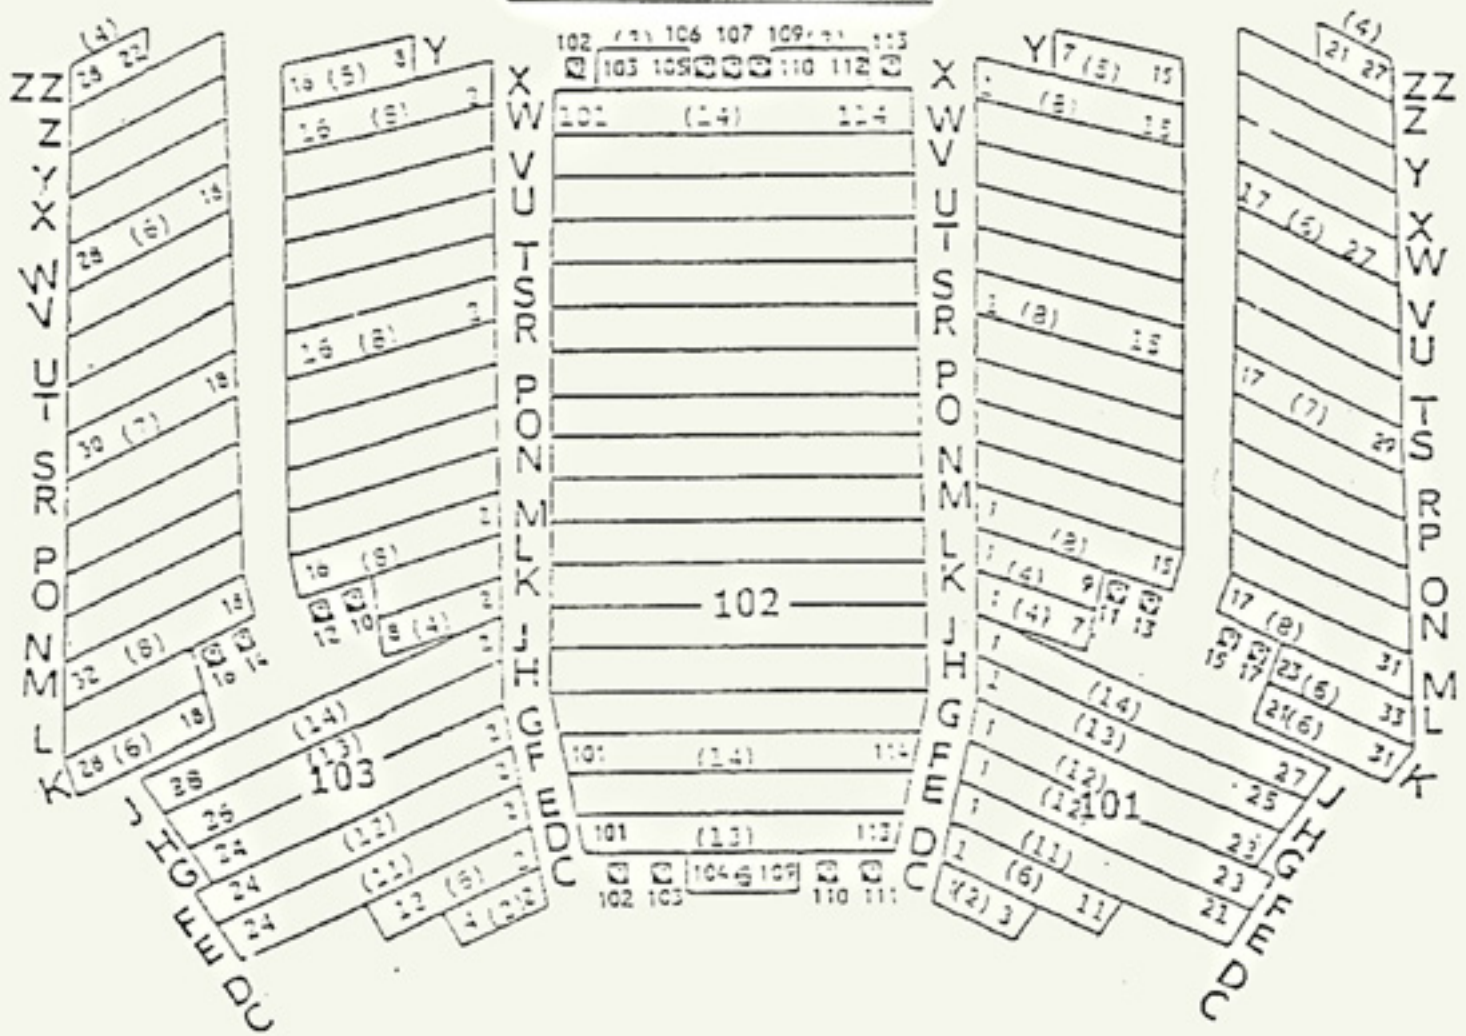

Seating Capacity: 1,856

Handicap Seating: 25

Henry J. Kaiser Convention Center
Calvin Simmons Theatre
Revised January 1996

Calvin Simmons Theatre

Orchestra: 822 Seats

STAGE