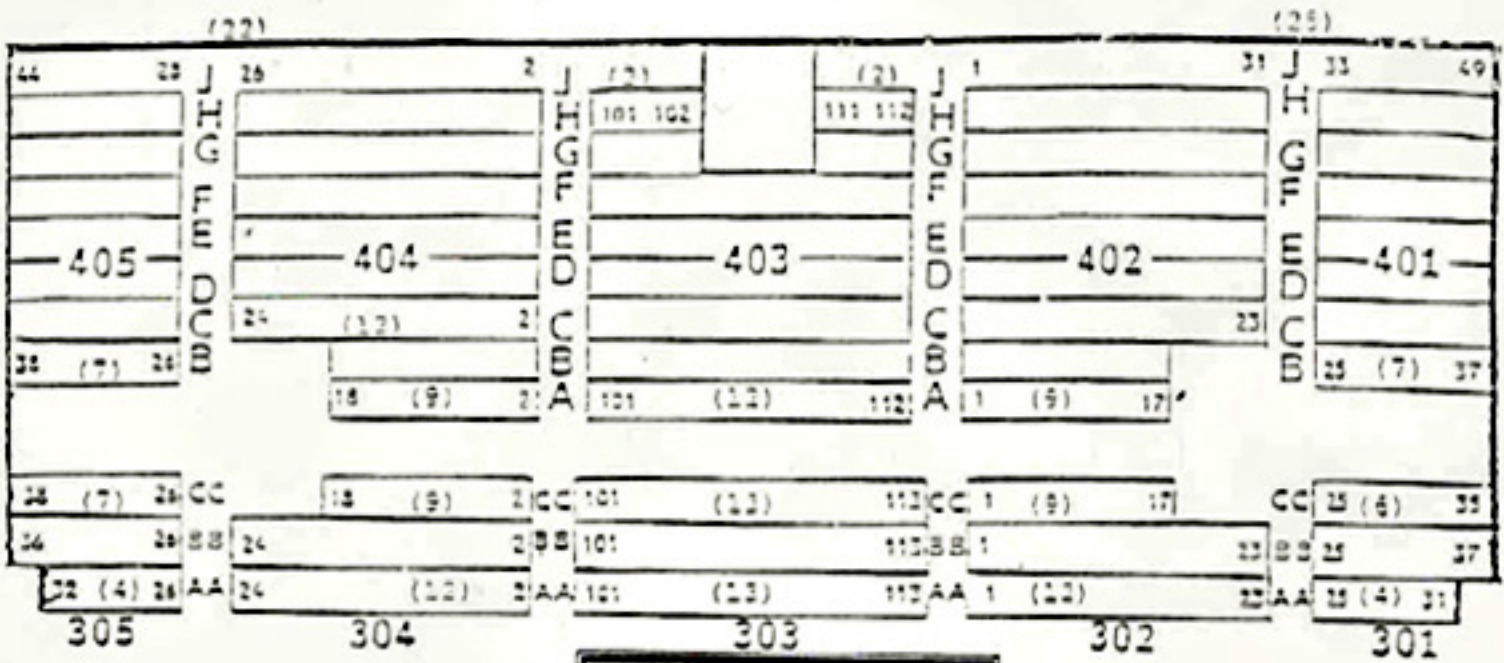

Calvin Simmons Theatre